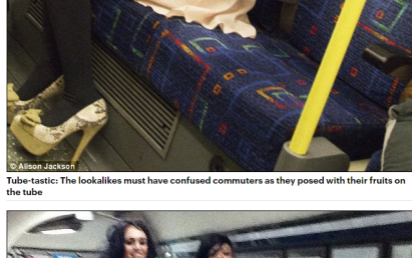

'Rihanna' and 'Katy' were seen sharing the fruits in a taxi, on the tube and in the park and luckily there was someone on hand to capture the unbelievable moments on film.

In the back of a black cab Rihanna is seen reclining back as the Teenage Dream star drops a ripe fruit into her mouth.

Always one to be provocative in the style stakes the Talk That Talk singer's lookalike is seen wearing a tiny pink dress and suspender-like tights.

The look of lust: Rihanna appears to be salivating over Katy in one pic

The juicy shoot was set up to promote Breast Cancer Care's Strawberry Tea campaign which encourages people to host a strawberry tea party just like the girls.

Commuters on the tube must have been shocked to see the lookalikes indulging in a sweet treat on a carriage.

Tube-tastic: The lookalikes must have confused commuters as they posed with their fruits on the tube

Covert snaps: The pictures are the work of spoof photographer Alison Jackson

In fact there's little doubt that some passers-by must have assumed they were seeing the pop duo in the flesh for real.